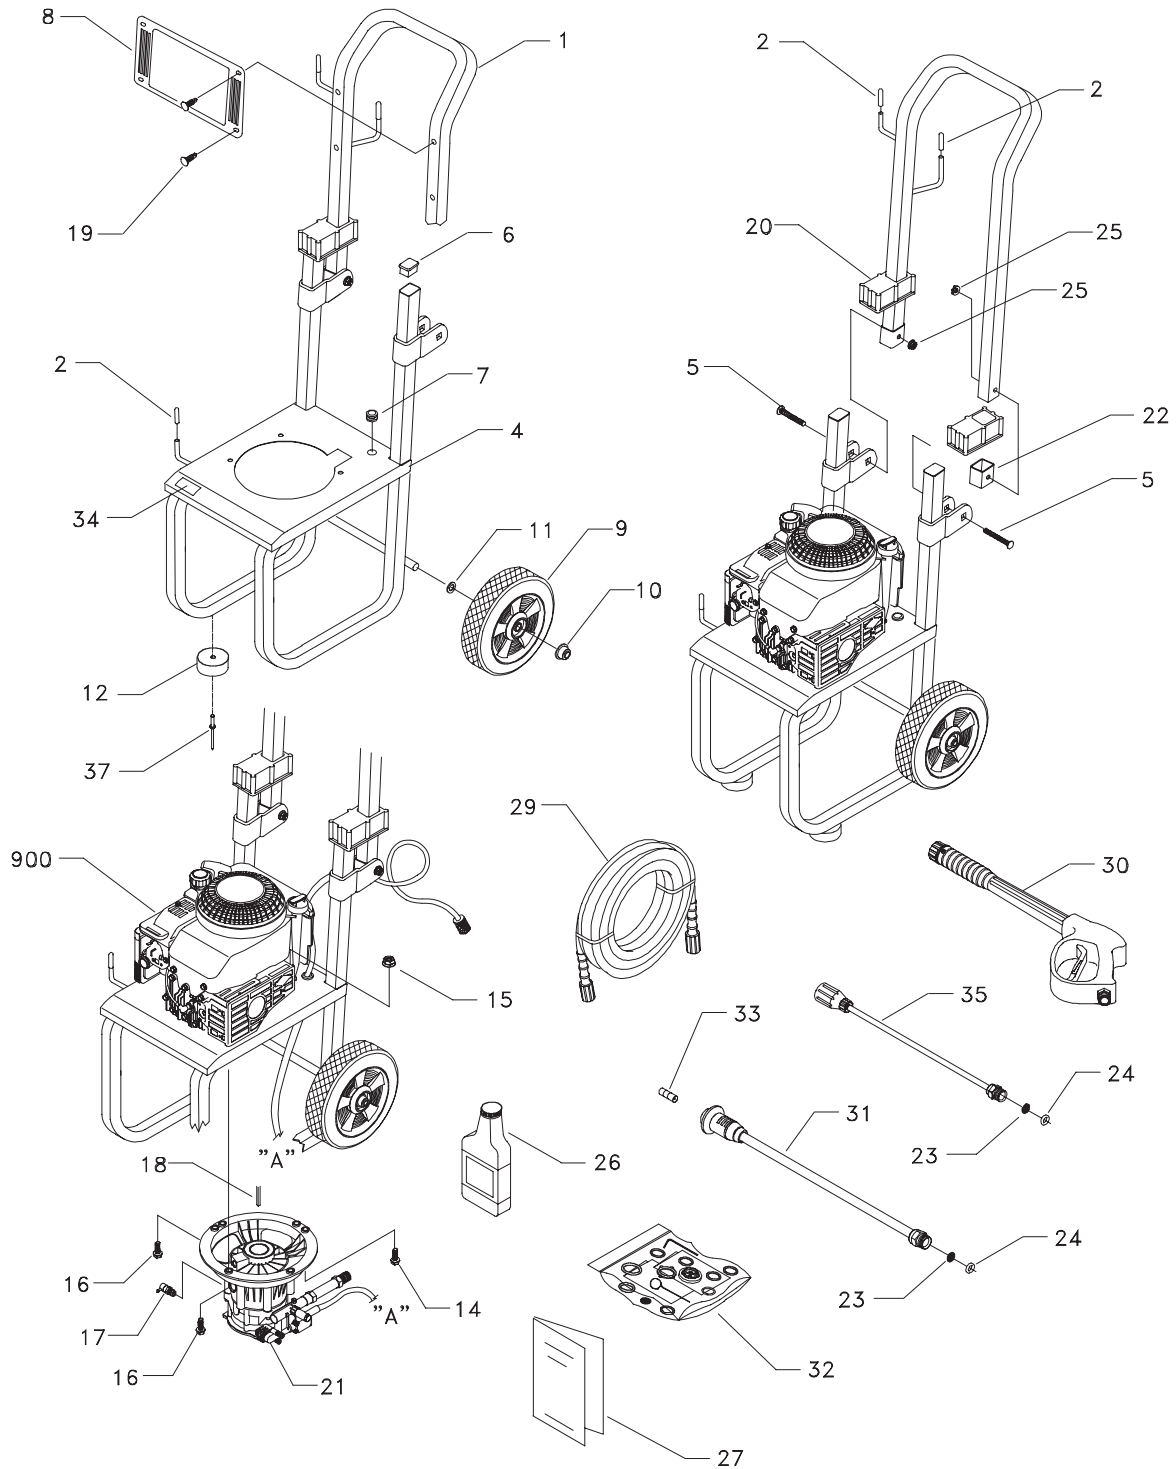

1800 PSI Pressure Washer Parts & Diagrams

Model 01811-0

1800 PSI Pressure Washer

EXPLODED VIEW - MAIN UNIT

PARTS LIST - MAIN UNIT

Item	Part #	Description
1	GB3330GS	HANDLE
2	B2516GS	CAP,Vinyl
4	GB3307GS	BASE
5	B3085GS	CARRIAGE BOLT, 1/4"-20 x 1 1/2"
6	81895GS	CAP, Plug
7	30809GS	GROMMET, Chemical Hose
8	191695GS	DECALS/BILLBOARD
9	21206GS	TIRE, 2" x 8" Black Mag
10	190146GS	PUSHNUT, 1/2"
11	49808GS	WASHER, M12 Flat
12	191413GS	VIBE MOUNT, with Washer
13	57821GS	HHCS, M8
14	A2013GS	SHCS, M8 - 1.25 x 70mm
15	52858GS	NUT, M8
16	190750GS	SHCS, M8 -1.25 x 50mm
17	194298GS	VALVE, Thermal Relief
18	23139GS	KEY
19	B1797GS	FASTENER, Clip
20	B2791GS	COVER, Hinge
21	194216GS	PUMP
22	B2790GS	CAP, End
23	B4224GS	SCREEN, Gun Inlet
24	97837GS	O-RING
25	B2071GS	NUT, 1/4"-20 Locking Flange
26	BB3061BGS	OIL, Engine
27	191689GS	MANUAL
29	190249GS	HOSE, 1/4" x 25'
30	B1862BGS	GUN
31	188792GS	WAND, Adjustable Nozzle
32	191922GS	TAG, Nozzle Instructions
33	21761GS	KIT, O-Ring Maintenance
34	187952GS	DECAL, Cool Down
35	B2335GS	TURBO
36	52858GS	NUT, M8
37	188194GS	BLIND RIVET
900	§	ENGINE

§ - Contact Engine Manufacturer

EXPLODED VIEW - PUMP

PARTS LIST - PUMP

Item	Part #	Description
19	190571GS	CAP, Oil
28	190627GS	MANIFOLD
29	190575GS	O-RING, 4 X 2
30	190576GS	SCREW
45	190578GS	PIN
46	190629GS	VALVE, Seat Plate, Plastic
47	190630GS	VALVE, Seat, Plastic
62	190581GS	CAP, 1/8
68	190582GS	BALL, 7mm SS
69	190584GS	O-RING, 9.25 x 1.78
76	194298GS	THERMAL RELIEF
A	NSP	ASSY, CASE, PISTON
B	190632GS	KIT, WATER INLET, ALUM
C	190634GS	KIT, OUTLET, ALUM
E	190591GS	KIT, CHECK VALVES
F	190592GS	KIT, INLET CHECK
G	190593GS	KIT, CHEMICAL INJECTION
H	190628GS	KIT, UNLOADER STEM
J	189971GS	KIT, CHEMICAL HOSE
K	190636GS	KIT, SEAL SET
L	NSP	KIT, HEAD ALUM

Items Not Illustrated

190586GS	OIL BOTTLE
B2384GS	FILTER, Inlet
I86452GS	FILTER, Inlet, Bag of 10

NOTE: Item letters B - K are service kits and include all parts shown within the box.